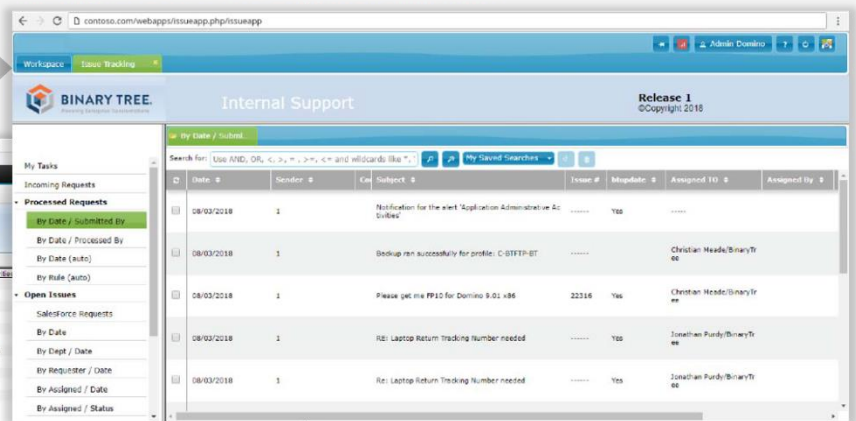

The Migrated Web-Based Application in Azure

The migrated application has 100% of the user interface, business logic, security, database schema and data of the legacy application.

Learn More about Domino and Notes Application Migrator Services Today!
www.BinaryTree.com/Services/Domino-and-Notes-Application-Migrator