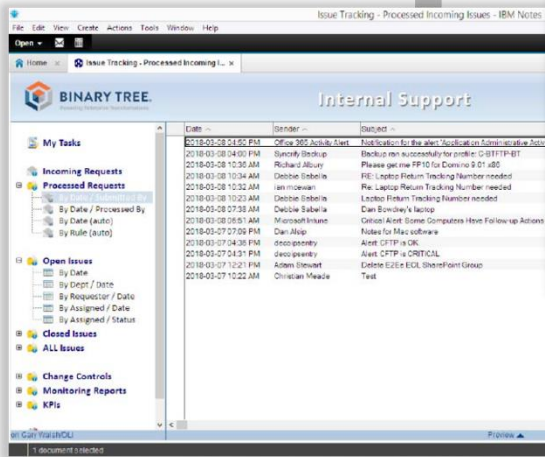

Migrate custom Domino applications to Microsoft Azure while retaining 100% of the user interface and business logic.

DOMINO AND NOTES APPLICATION MIGRATOR

Migrate Complex Domino Applications to Microsoft Azure

Binary Tree's Domino and Notes Application Migrator is an automated solution for migrating your custom Domino applications 'like-for-like' to modern web applications in the Microsoft Azure cloud while retaining 100% of their user interface, business logic, security, database schema and data. After being migrated, the applications can be launched by your end users from the Microsoft Office 365 portal and used without training as the new web applications are operated just like the legacy Domino applications.

The Legacy Application in Notes

The Migrated Web-Based Application in Azure

The migrated application has 100% of the user interface, business logic, security, database schema and data of the legacy application.