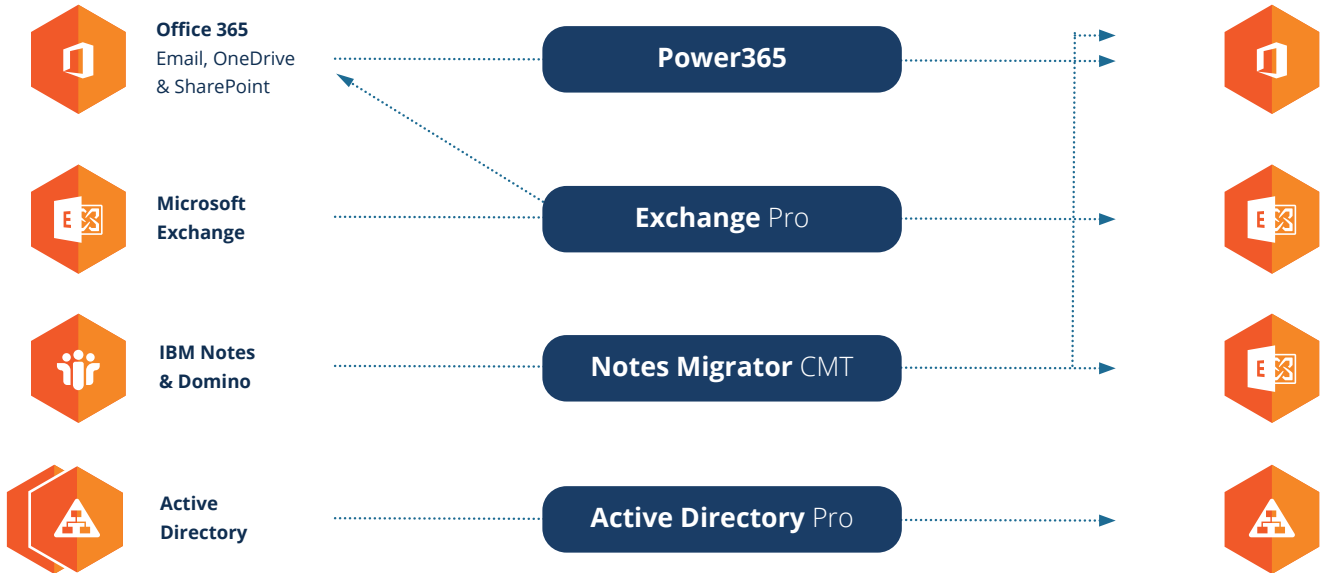

Quick Reference Guide

Which Binary Tree Product is Right for your Project?

Migrate between both on-premises, cloud-based and hybrid environments

Establish integration and user collaboration between environments

See more details, including source/target versions, at the Binary Tree www.binarytree.com/company/resource-center/supported-environments/ | binarytree.com