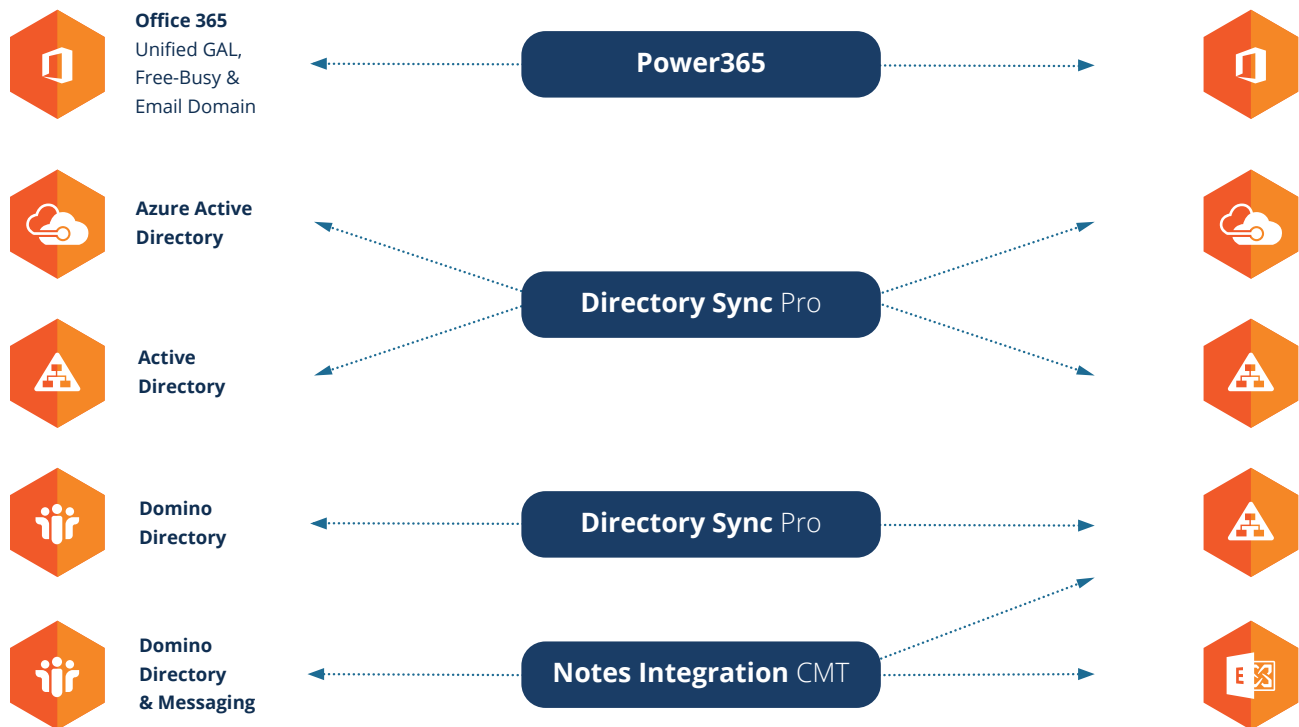

Quick Reference Guide

Which Binary Tree Product is Right for your Project?

Migrate between both on-premises, cloud-based and hybrid environments

Establish integration and user collaboration between environments

See more details, including source/target versions, at the Binary Tree www.binarytree.com/company/resource-center/supported-environments/ | binarytree.com